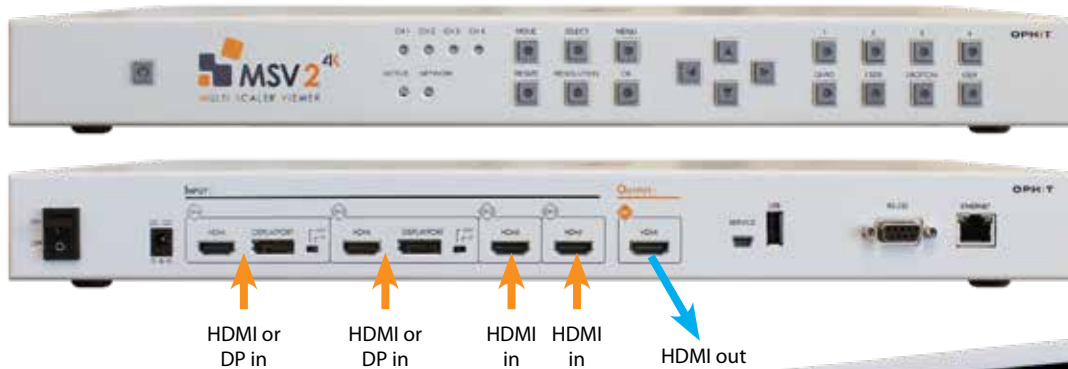

4K Multi Scaler Viewer

MSV 2

Preset or Custom Layouts

MSV 2 accepts up to 4 inputs, each up to 4K resolution, and converts them to resolutions that will display on a single 4K screen. Its advanced processing capabilities are ideal for multimedia presentations. Video input options include 2 dedicated HDMI channels, and 2 channels that can be switched to either HDMI or DisplayPort.

MSV 2 is controlled by buttons on the unit's front face, or by a web-based PC interface that also offers live preview.

Multiple video signals can be combined into one destination layout, such as quad screen, 1 large/3 small, or a user-customized layout. Channel switching on MSV 2 is fast and seamless.

MSV 2 is controlled by buttons on the unit's front face, or by a web-based PC interface that also offers live preview.

MSV 2 user interface dashboard showing quad layout.

1. Preview and screen control.
2. Preset and channel options.
3. Screen, input, coordinate, output Information.

| Item | Description | |
|-------------------------|---|-------------|
| User Configurable Modes | x 5 | |
| User Control | Web-based PC interface. Front panel buttons. RS232. | |
| Unit Dimension (mm) | 436(W) x 44(D) x 213(H) | 1 rack unit |
| Power Supply | DC +12V | |
| Operating Temperature | 0°C ~ +40°C | |
| Relative Humidity | 20 ~ 80 %, non-condensing | |
| HDCP 1.4/2.2 | Compliant | |