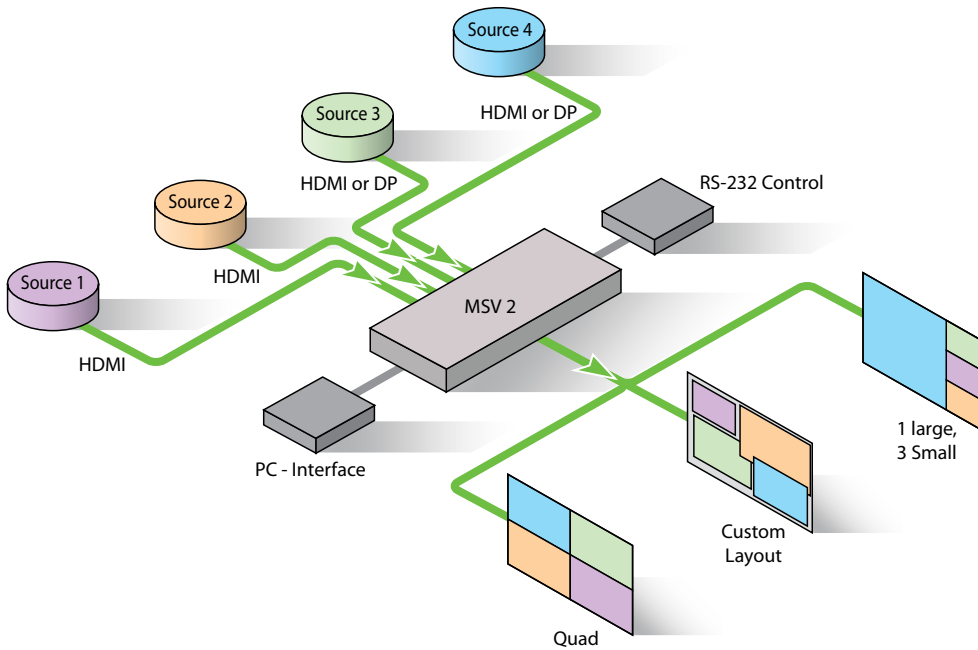

MSV 2 is controlled by buttons on the unit's front face, or by a web-based PC interface that also offers live preview.

Multiple video signals can be combined into one destination layout, such as quad screen, 1 large/3 small, or a user-customized layout. Channel switching on MSV 2 is fast and seamless.

MSV 2 is controlled by buttons on the unit's front face, or by a web-based PC interface that also offers live preview.

MSV 2 user interface dashboard showing quad layout.

1. Preview and screen control.
2. Preset and channel options.
3. Screen, input, coordinate, output Information.

MSV 2 Layouts

Plus, up to 5 custom user layouts.

4K Multi Scaler Viewer

MSV 2

Specifications

General Features

| Item | Description | |
|--------------|-------------|--|
| Input | Signal | HDMI 2.0, DisplayPort 1.2a |
| | Resolution | Up to 4096 x 2160p@60Hz |
| | Ports | HDMI x 2, HDMI or DisplayPort (selectable) x 2 |
| Output | Signal | HDMI 2.0 |
| | Resolution | Up to 4096 x 2160p@60Hz |
| | Ports | HDMI x 1 |
| Preset Modes | | Quad |
| | | 3 side |
| | | 3 bottom |
| | | Full screen (channel 1-4) |

Black or ivory color.

- ✓ **Fast channel switching**
- ✓ **Live preview**
- ✓ **Preset or custom layouts**
- ✓ **Control with PC/web GUI**

Group up to 5 MSV 2 units in order to expand the number of sources that can be controlled. A Master MSV 2, with specially designed application software, controls up to 4 sub MSV 2s (16 image windows) connected via HDMI.