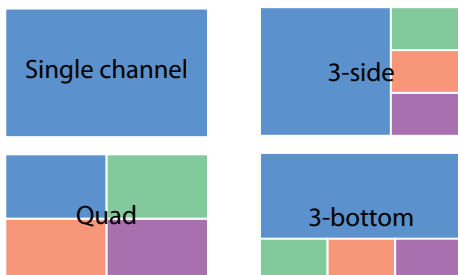

4K Multi Scaler Viewer

MSV 2

Preset or Custom Layouts

MSV 2 accepts up to 4 inputs, each up to 4K resolution, and converts them to resolutions that will display on a single 4K screen. Its advanced processing capabilities are ideal for multimedia presentations. Video input options include 2 dedicated HDMI channels, and 2 channels that can be switched to either HDMI or DisplayPort.

MSV 2 is controlled by buttons on the unit's front face, or by a web-based PC interface that also offers live preview.

Multiple video signals can be combined into one destination layout, such as quad screen, 1 large/3 small, or a user-customized layout. Channel switching on MSV 2 is fast and seamless.

MSV 2 is controlled by buttons on the unit's front face, or by a web-based PC interface that also offers live preview.

MSV 2 user interface dashboard showing quad layout.

1. Preview and screen control.
2. Preset and channel options.
3. Screen, input, coordinate, output Information.

MSV 2 Layouts

Plus, up to 5 custom user layouts.

4K Multi Scaler Viewer

MSV 2

Specifications

General Features

| Item | Description | |
|--------------|-------------|--|
| Input | Signal | HDMI 2.0, DisplayPort 1.2a |
| | Resolution | Up to 4096 x 2160p@60Hz |
| | Ports | HDMI x 2, HDMI or DisplayPort (selectable) x 2 |
| Output | Signal | HDMI 2.0 |
| | Resolution | Up to 4096 x 2160p@60Hz |
| | Ports | HDMI x 1 |
| Preset Modes | | Quad |
| | | 3 side |
| | | 3 bottom |
| | | Full screen (channel 1-4) |