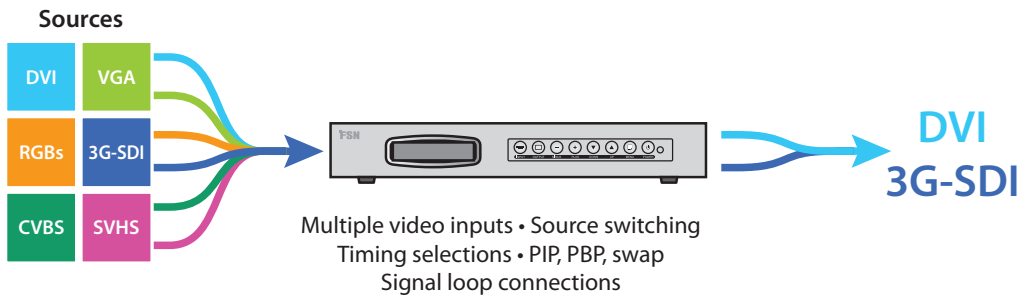

Image Processing System

IPS500A Rev.01

Medical Grade Signal Converter

IPS500A is a universal converter that features advanced video distribution and control. It accepts a variety of video input signals and converts the signal for output as a DVI or 3G-SDI. It has capabilities for advanced windowing, video bypass, and external control.

Front panel buttons control the on-screen menus, and the built-in LCD front display shows the status of input and output signals. IPS500A can take video signals from a source that does not have digital video output, and convert the video for use with digital display devices.

General Features

Item	Description
Model	IPS500A Rev.01 medical grade signal converter
Input Signal	1 x DVI-D 1 x DVI-D (Fiber DVI detachable) 2 x D-SUB(VGA, YPbPr, RGBs) 1x BNC (3G-SDI) 1 x BNC (C-VIDEO) 1 x DIN (S-VIDEO)
Output Signal	1 x DVI-D 1 x BNC (3G-SDI)
Interface Display Language	English