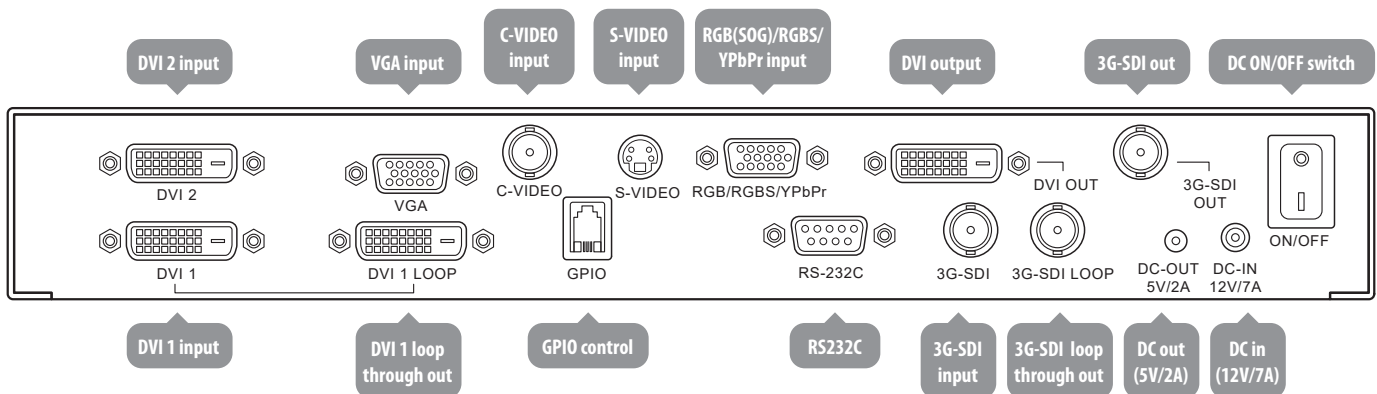

Image Processing System

IPS500A Rev.01

Medical Grade Signal Converter

IPS500A is a universal converter that features advanced video distribution and control. It accepts a variety of video input signals and converts the signal for output as a DVI or 3G-SDI. It has capabilities for advanced windowing, video bypass, and external control.

Front panel buttons control the on-screen menus, and the built-in LCD front display shows the status of input and output signals. IPS500A can take video signals from a source that does not have digital video output, and convert the video for use with digital display devices.

General Features

Item	Description
Model	IPS500A Rev.01 medical grade signal converter
Input Signal	1 x DVI-D 1 x DVI-D (Fiber DVI detachable) 2 x D-SUB(VGA, YPbPr, RGBs) 1x BNC (3G-SDI) 1 x BNC (C-VIDEO) 1 x DIN (S-VIDEO)
Output Signal	1 x DVI-D 1 x BNC (3G-SDI)
Interface Display Language	English

Item	Description
Power Supply	AC/DC Adaptor (AC 100~240V, DC 12V 7A)
Power Out	DC 5V / 2A
Power Consumption	35W
Unit Dimension	305(W) x 52.2(H) x 255.1(D) mm 12(W) x 2.06(H) x 10.04(D) inch
Package Dimension	385(W) x 190(H) x 330(D) mm 15.16(W) x 7.48(H) x 12.99(D) inch
Weight	1.76 Kg, 3.88 lbs. (product) 2.54 Kg, 5.6 lbs. (shipping package)