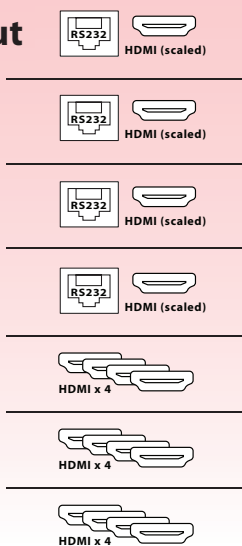

### Configuration B

## Output

Scaled outputs have adjustments available for resolution, window layout, zoom, pan functions. Example: 4 scaled output signals can be displayed on a single monitor.

2 sources, non-scaled

2 sources, scaled