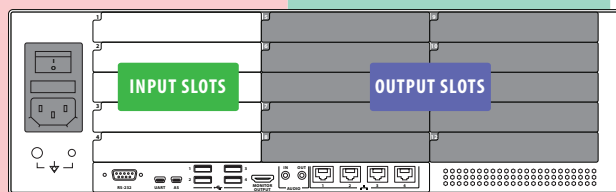

## Input

### Configuration A

### Configuration B

## Output

Scaled outputs have adjustments available for resolution, window layout, zoom, pan functions. Example: 4 scaled output signals can be displayed on a single monitor.

2 sources, non-scaled

2 sources, scaled