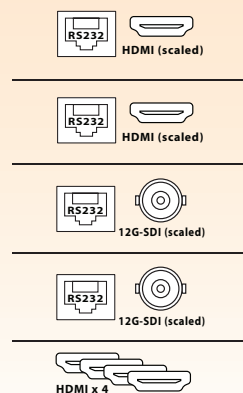

### Configuration B

### Configuration C

## Output

Scaled outputs have adjustments available for resolution, window layout, zoom, pan functions. Example: 4 scaled output signals can be displayed on a single monitor.

2 sources, non-scaled

2 sources, scaled